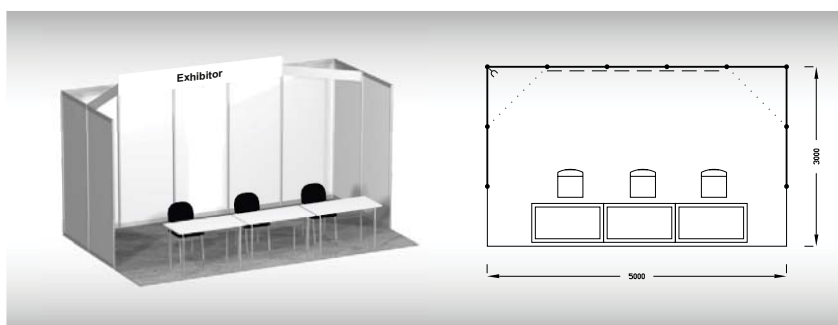

Stand furnishings:

2x counter 100 x 50 x 81 cm
1x chair Bystřice
1x shelf
1x 230 V socket

Type B
12 m²

Standard stand - TYPE B, 4 x 3 m, total price CZK 19 550,- excl. VAT

The price includes: 12 m² exhibition area, registration fee, stand construction incl. furnishings (see the list), the company name and address in the fair catalogue and in the electronic information system, 2x Assembly/Dismantling Pass, 2x Exhibitor's Pass.

Stand furnishings:

2x table 120 x 60 cm
2x chair Bystřice
1x 230 V socket
1x fascia 200 x 33 cm
incl. inscription up to 8 letters

Type C
15 m²

Standard stand - TYPE C, 5 x 3 m, total price CZK 22 550,- excl. VAT

Stand furnishings:

3x table 120 x 60 cm
3x chair Bystřice
1x 230 V socket
1x fascia 300 x 33 cm
incl. inscription up to 8 letters

Common conditions for all types and sizes of stands:

- The stand will be ready at 10.00 a.m. one day before the fair begins
- Note! - stand dismantling will begin the following day after the fair has ended
- Should the exhibitor attach their own posters /banners/ stickers to the wall panels inconsiderately resulting in panel damage, they will be charged an extra fee CZK 880,- / 1 piece
- Rejection or exchange of basic furnishings will not be compensated by any price reduction
- Changes in type and proportion of exhibition area for all types of package stands are not possible
- Stand cleaning is performed every morning before the fair begins