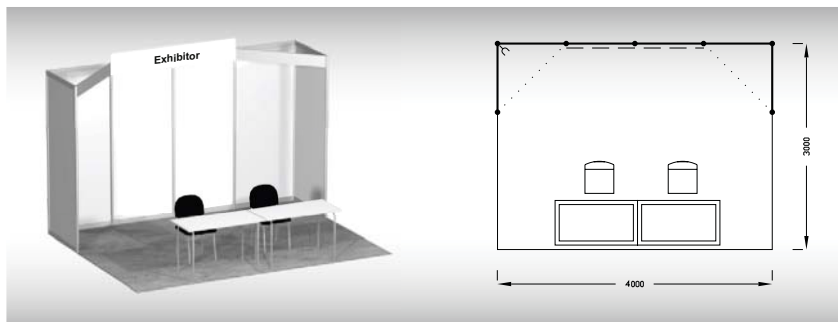

Stand furnishings:

2x counter 100 x 50 x 81 cm
1x chair Bystřice
1x shelf
1x 230 V socket

Type B
12 m²

Standard stand - TYPE B, 4 x 3 m, total price CZK 19 550,- excl. VAT

The price includes: 12 m² exhibition area, registration fee, stand construction incl. furnishings (see the list), the company name and address in the fair catalogue and in the electronic information system, 2x Assembly/Dismantling Pass, 2x Exhibitor's Pass.

Stand furnishings:

2x table 120 x 60 cm
2x chair Bystřice
1x 230 V socket
1x fascia 200 x 33 cm
incl. inscription up to 8 letters

Type C
15 m²

Standard stand - TYPE C, 5 x 3 m, total price CZK 22 550,- excl. VAT