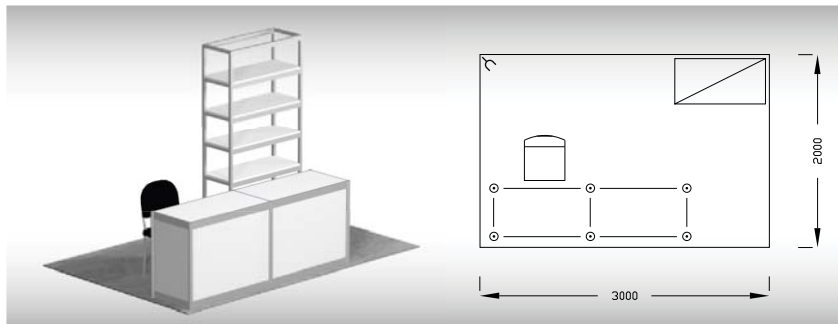

B 1

April 25 - 27, 2025, Výstaviště Brno, www.bvv.cz/bpm

Type A
6 m²

Standard stand - TYPE A, 3 x 2 m, total price CZK 11 300,- excl. VAT

The price includes: 6 m² exhibition area, registration fee, stand construction incl. furnishings (see the list), the company name and address in the fair catalogue and in the electronic information system, 2x Assembly/Dismantling Pass, 2x Exhibitor's Pass.

Stand furnishings:

2x counter 100 x 50 x 81 cm
1x chair Bystřice
1x shelf
1x 230 V socket

Type B
12 m²

Standard stand - TYPE B, 4 x 3 m, total price CZK 19 550,- excl. VAT

The price includes: 12 m² exhibition area, registration fee, stand construction incl. furnishings (see the list), the company name and address in the fair catalogue and in the electronic information system, 2x Assembly/Dismantling Pass, 2x Exhibitor's Pass.

Stand furnishings:

2x table 120 x 60 cm
2x chair Bystřice
1x 230 V socket
1x fascia 200 x 33 cm
incl. inscription up to 8 letters

Type C
15 m²

Standard stand - TYPE C, 5 x 3 m, total price CZK 22 550,- excl. VAT