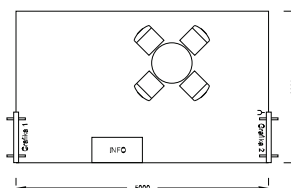

TYPE A
 12 m²

Exhibitor package - Type OCTALUMINA A, 4 x 3 m, total price CZK 50 000,- + VAT

Price includes:

- exhibition area 12 sqm
- **Meeting point:** 1x table, 4x chair, 1x lockable information desk, 2x textile banner 1 x 2,5 m - illuminated panel (shared with neighbouring stands), socket, 12 sqm carpet - unified colour, without change, daily cleaning
- registration fee
- presentation of basic data in the electronic information system
- 2x Assembly / Dismantling Passes,
- 2x Exhibitor Passes
- 1x unspecified car entry
- Marketing promotion and PR (e.g. involvement in the accompanying programme, visibility, sponsorship of the theme, social networks, access to VIP Lounge, social evening...)

TYPE C
 20 m²

Exhibitor package - Type OCTALUMINA C, 5 x 4 m, total price CZK 67 000,- + VAT

Price includes:

- exhibition area 20 sqm
- **Meeting point:** 1x table, 4x chair, 1x lockable information desk, storage 2x1 m (shelving unit, wall hanger, wastebasket), 2x textile banner 1 x 2,5 m - illuminated panel (shared with neighbouring stands), socket, 20 sqm carpet - unified colour, without change, daily cleaning
- registration fee
- presentation of basic data in the electronic information system
- 2x Assembly / Dismantling Passes,
- 3x Exhibitor Passes
- 1x unspecified car entry
- Marketing promotion and PR (e.g. involvement in the accompanying programme, visibility, sponsorship of the theme, social networks, access to VIP Lounge, social evening...)