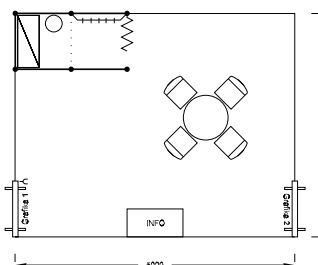

TYPE B
 15 m²

Exhibitor package - Type OCTALUMINA B, 5 x 3 m, total price CZK 54 000,- + VAT

Price includes:

- exhibition area 15 sqm
- **Meeting point:** 1x table, 4x chair, 1x lockable information desk, 2x textile banner 1 x 2,5 m - illuminated panel (shared with neighbouring stands), socket, 15 sqm carpet - unified colour, without change, daily cleaning
- registration fee
- presentation of basic data in the electronic information system
- 2x Assembly / Dismantling Passes,
- 3x Exhibitor Passes
- 1x unspecified car entry
- Marketing promotion and PR (e.g. involvement in the accompanying programme, visibility, sponsorship of the theme, social networks, access to VIP Lounge, social evening...)

TYPE C
 20 m²

Exhibitor package - Type OCTALUMINA C, 5 x 4 m, total price CZK 67 000,- + VAT

Price includes:

- exhibition area 20 sqm
- **Meeting point:** 1x table, 4x chair, 1x lockable information desk, storage 2x1 m (shelving unit, wall hanger, wastebasket), 2x textile banner 1 x 2,5 m - illuminated panel (shared with neighbouring stands), socket, 20 sqm carpet - unified colour, without change, daily cleaning
- registration fee
- presentation of basic data in the electronic information system
- 2x Assembly / Dismantling Passes,
- 3x Exhibitor Passes
- 1x unspecified car entry
- Marketing promotion and PR (e.g. involvement in the accompanying programme, visibility, sponsorship of the theme, social networks, access to VIP Lounge, social evening...)