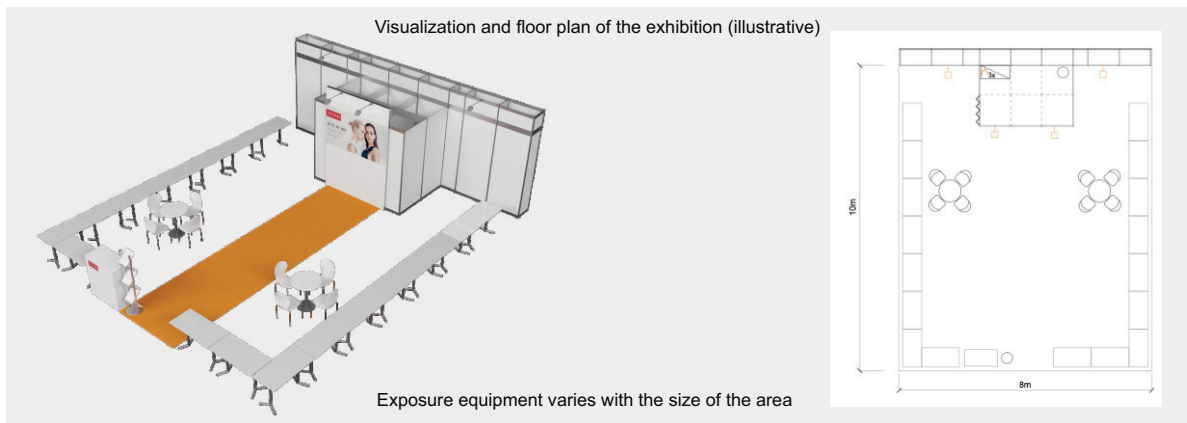

Please use the binding application for participation, to order a specific type of package.

Expositions Offer - width of stands 8 m, depth 4, 5, 6, 7, 8 and 9 m

The price includes: exhibition area, registration fee, stand construction incl. furnishings (see the list), 1x shelf, 1x socket 220V, 1x wastebasket, carpet flooring, wall for textile eyecatching graphic 2 x 3 m (print is not included in the price), power supply up to 2,2 kW incl. testing, daily cleaning, 2x Assembly/Dismantling Pass, 3 - 6x Exhibitor's Pass, 1x unspecified car entry, the company name and address in the fair catalogue and in the electronic information system and in Brands and Companies Map.

SHOWROOM

Stand furnishings	8 x 4 m	8 x 5 m	8 x 6 m	8 x 7 m	8 x 8 m	8 x 9 m
table	1	1	1	1	2	2
chair	4	4	4	4	8	8
table 120 x 60 cm	7	9	11	13	15	15
inf. desk	1	1	1	1	1	1
socket 220V	1	1	1	1	1	1
storage	2 x 2 m	2 x 2 m	2 x 2 m	3 x 2 m	3 x 2 m	3 x 2 m
spotlight	4	4	4	4	4	4
carpet (sqm)	4 m ²	6 m ²	8 m ²	10 m ²	12 m ²	14 m ²
exhibitor's pass	3	3	4	4	5	5
Total price in CZK excl. VAT	91 454,-	109 636,-	120 212,-	135 221,-	151 479,-	167 138,-