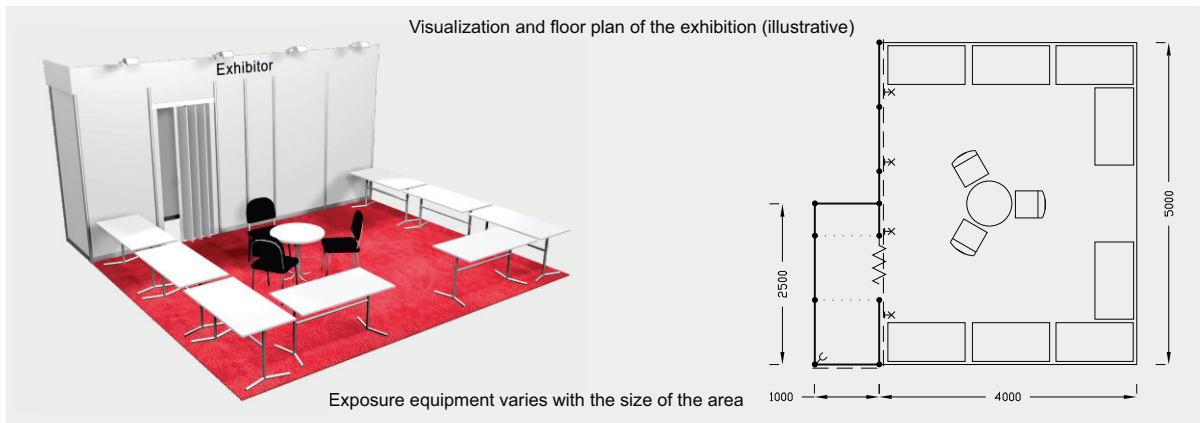

SHOWROOM MINI

**Expositions Offer - depth of stands 4 m, width 4, 5, 6 and 7 m**

The price includes: exhibition area, registration fee, stand construction incl. furnishings (see the list), 1x socket 220V, 1x wastebasket, carpet flooring, an inscription of up to 15 characters on fascia, power supply up to 2,2 kW incl. testing, daily cleaning, 2x Assembly/Dismantling Pass, 2 - 3x Exhibitor's Pass, the company name and address in the fair catalogue and in the electronic information system and in Brands and Companies Map.

Exposure equipment varies with the size of the area

Stand furnishings	4 x 4 m	5 x 4 m	6 x 4 m	7 x 4 m
table	1	1	2	2
chair	3	3	6	6
table 120 x 60 cm	7	8	9	10
socket 220V	1	1	1	1
storage	2 x 1 m	2,5 x 1 m	3 x 1 m	3,5 x 1 m
spotlight	3	4	5	6
carpet (sqm)	16 m <sup>2</sup>	20 m <sup>2</sup>	24 m <sup>2</sup>	28 m <sup>2</sup>
exhibitor's pass	2	2	3	3
<b>Total price in CZK excl. VAT</b>	<b>50 023,-</b>	<b>58 731,-</b>	<b>66 827,-</b>	<b>76 286,-</b>

**Additional equipment to Showroom expositions (Prices excl. VAT)**

- other facilities can be ordered on a supplementary basis - see [ieso.bvv.cz](http://ieso.bvv.cz)

 Chair Bystřice I Pcs Price CZK 350,-	 Bar stools Pcs Price CZK 800,-	 Round table 70 cm white Pcs Price CZK 550,-	 Round table 90 cm white Pcs Price CZK 720,-	 Table buffet white Pcs Price CZK 1 000,-	 Stand for brochures Pcs Price CZK 1 000,-
 Lockable cabinet Pcs Height 88 cm Width 95 cm Depth 45 cm Price CZK 1 300,-	 Refrigerator incl. socket Pcs Price CZK 2 940,-	 Eyecatcher front Pcs Price CZK 928,-	 Socket 220 V Pcs excl. electricity Price CZK 350,-	 Spotlight Pcs Price CZK 390,-	 Spotlight with holder Pcs Price CZK 840,-