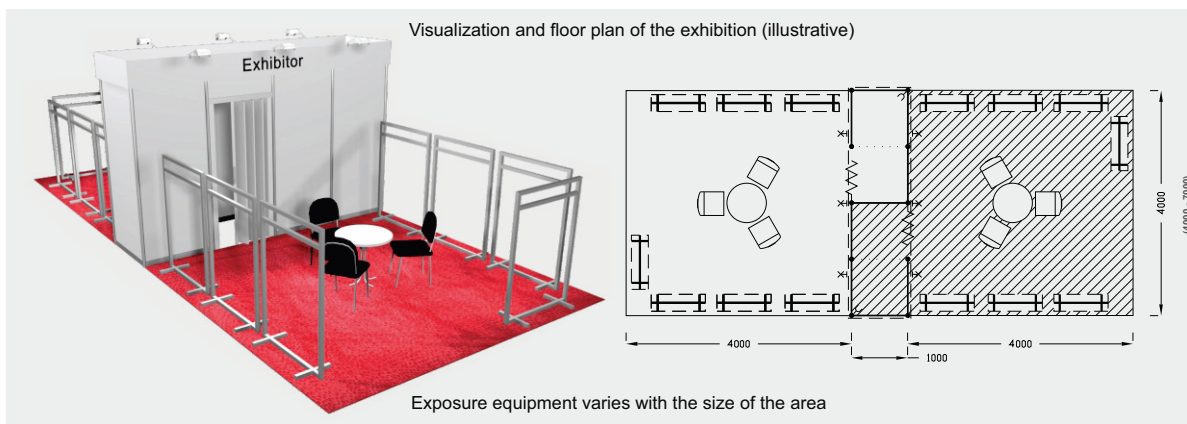

The price includes: exhibition area, registration fee, stand construction incl. furnishings (see the list), 1x socket 220V, 1x wastebasket, carpet flooring, an inscription of up to 15 characters on fascia, power supply up to 2,2 kW incl. testing, daily cleaning, 2x Assembly/Dismantling Pass, 2 - 3x Exhibitor's Pass, the company name and address in the fair catalogue and in the electronic information system and in Brands and Companies Map.

SHOWROOM MINI

Stand furnishings	4 x 4 m	4 x 5 m	4 x 6 m	4 x 7 m
table	1	1	2	2
chair	3	3	6	6
stender without lighting	7	8	9	10
socket 220V	1	1	1	1
storage	2 x 1 m	2,5 x 1 m	3 x 1 m	3,5 x 1 m
spotlight	3	4	5	6
carpet (sqm)	16 m ²	20 m ²	24 m ²	28 m ²
exhibitor's pass	2	2	3	3
Total price in CZK excl. VAT	51 108,-	59 965,-	68 200,-	77 809,-

Additional equipment to Showroom expositions (Prices excl. VAT)

- other facilities can be ordered on a supplementary basis - see ieso.bvv.cz

<p>Chair Bystřice I Pcs Price CZK 350,-</p>	<p>Bar stools Pcs Price CZK 800,-</p>	<p>Round table 70 cm white Pcs Price CZK 550,-</p>	<p>Round table 90 cm white Pcs Price CZK 720,-</p>	<p>Table buffet white Pcs Price CZK 1 000,-</p>	<p>Stand for brochures Pcs Price CZK 1 000,-</p>
<p>Lockable cabinet Pcs Height 88 cm Width 95 cm Depth 45 cm Price CZK 1 300,-</p>	<p>Refrigerator incl. socket Pcs Price CZK 2 940,-</p>	<p>Eyecatcher front Pcs Price CZK 928,-</p>	<p>Socket 220 V Pcs excl. electricity Price CZK 350,-</p>	<p>Spotlight Pcs Price CZK 390,-</p>	<p>Spotlight with holder Pcs Price CZK 840,-</p>