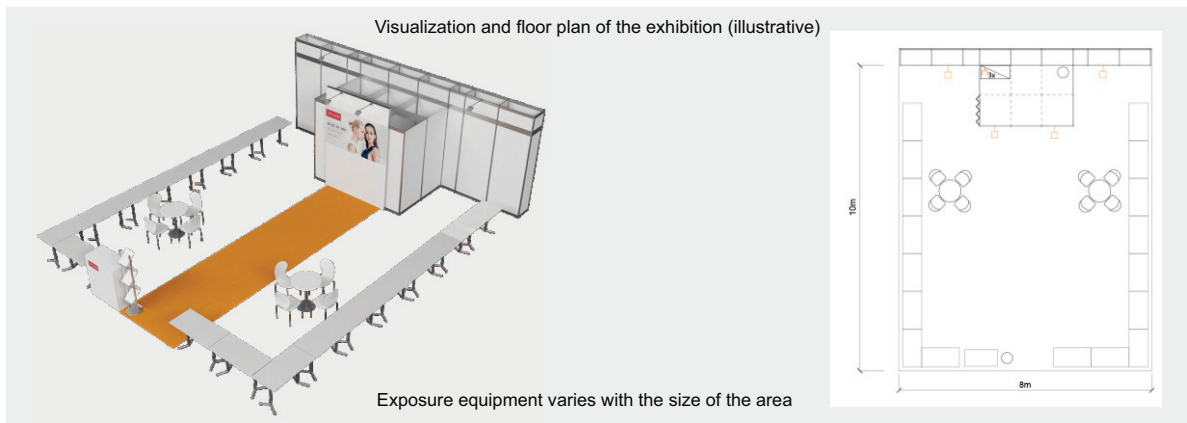

Please use the binding application for participation, to order a specific type of package.

Expositions Offer - width of stands 8 m, depth 4, 5, 6, 7, 8 and 9 m

The price includes: exhibition area, registration fee, stand construction incl. furnishings (see the list), 1x shelf, 1x socket 220V, 1x wastebasket, carpet flooring, wall for textile eyecatching graphic 2 x 3 m (print is not included in the price), power supply up to 2,2 kW incl. testing, daily cleaning, 2x Assembly/Dismantling Pass, 3 - 6x Exhibitor's Pass, 1x unspecified car entry, the company name and address in the fair catalogue and in the electronic information system and in Brands and Companies Map.

SHOWROOM

Stand furnishings	8 x 4 m	8 x 5 m	8 x 6 m	8 x 7 m	8 x 8 m	8 x 9 m
table	1	1	1	1	2	2
chair	4	4	4	4	8	8
table 120 x 60 cm	7	9	11	13	15	15
inf. desk	1	1	1	1	1	1
socket 220V	1	1	1	1	1	1
storage	2 x 2 m	2 x 2 m	2 x 2 m	3 x 2 m	3 x 2 m	3 x 2 m
spotlight	4	4	4	4	4	4
carpet (sqm)	4 m ²	6 m ²	8 m ²	10 m ²	12 m ²	14 m ²
exhibitor's pass	3	3	4	4	5	5
Total price in CZK excl. VAT	91 454,-	109 636,-	120 212,-	135 221,-	151 479,-	167 138,-

Additional equipment to Showroom expositions (Prices excl. VAT)

- other facilities can be ordered on a supplementary basis - see ieso.bvv.cz

<p>Chair API Pcs Price CZK 800,-</p>	<p>Bar stools API Pcs Price CZK 1 200,-</p>	<p>Round Max 90 cm white Pcs Price CZK 1 300,-</p>	<p>Round table 70 cm white Pcs Price CZK 550,-</p>	<p>Table buffet white Pcs Price CZK 1 000,-</p>
<p>Shelf-standing stender Premium Pcs Price CZK 1 520,-</p>	<p>Shelf stand Premium Pcs Price CZK 1 520,-</p>	<p>Eye-catcher Premium 2x3 m Pcs Price CZK 13 805,-</p>	<p>Lockable cabinet Pcs Height 88 cm Width 96 cm Depth 46 cm Price CZK 1 300,-</p>	<p>Refrigerator incl. socket Pcs Price CZK 2 940,-</p>
<p>Socket 220 V Pcs excl. electricity Price CZK 350,-</p>	<p>Spotlight Pcs Price CZK 390,-</p>	<p>Spotlight with holder Pcs Price CZK 840,-</p>		