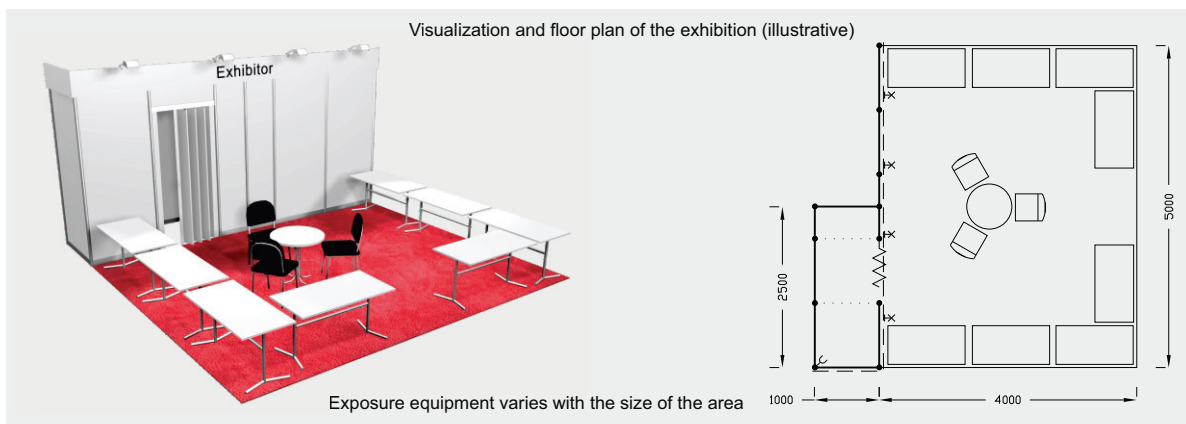

The price includes: exhibition area, registration fee, stand construction incl. furnishings (see the list), 1x socket 220V, 1x wastebasket, carpet flooring, an inscription of up to 15 characters on fascia, power supply up to 2,2 kW incl. testing, daily cleaning, 2x Assembly/Dismantling Pass, 2 - 3x Exhibitor's Pass, the company name and address in the fair catalogue and in the electronic information system and in Brands and Companies Map.

Exposure equipment varies with the size of the area

Stand furnishings	4 x 4 m	5 x 4 m	6 x 4 m	7 x 4 m
table	1	1	2	2
chair	3	3	6	6
table 120 x 60 cm	7	8	9	10
socket 220V	1	1	1	1
storage	2 x 1 m	2,5 x 1 m	3 x 1 m	3,5 x 1 m
spotlight	3	4	5	6
carpet (sqm)	16 m ²	20 m ²	24 m ²	28 m ²
exhibitor's pass	2	2	3	3
Total price in CZK excl. VAT	50 023,-	58 731,-	66 827,-	76 286,-

Additional equipment to Showroom expositions (Prices excl. VAT)

- other facilities can be ordered on a supplementary basis - see ieso.bvv.cz

 Chair Bystřice I Pcs Price CZK 350,-	 Bar stools Pcs Price CZK 800,-	 Round table 70 cm white Pcs Price CZK 550,-	 Round table 90 cm white Pcs Price CZK 720,-	 Table buffet white Pcs Price CZK 1 000,-	 Stand for brochures Pcs Price CZK 1 000,-
 Lockable cabinet Pcs Height 88 cm Width 98 cm Depth 48 cm Price CZK 1 300,-	 Refrigerator incl. socket Pcs Price CZK 2 940,-	 Eyecatcher front Pcs Price CZK 928,-	 Socket 220 V Pcs excl. electricity Price CZK 350,-	 Spotlight Pcs Price CZK 390,-	 Spotlight with holder Pcs Price CZK 840,-