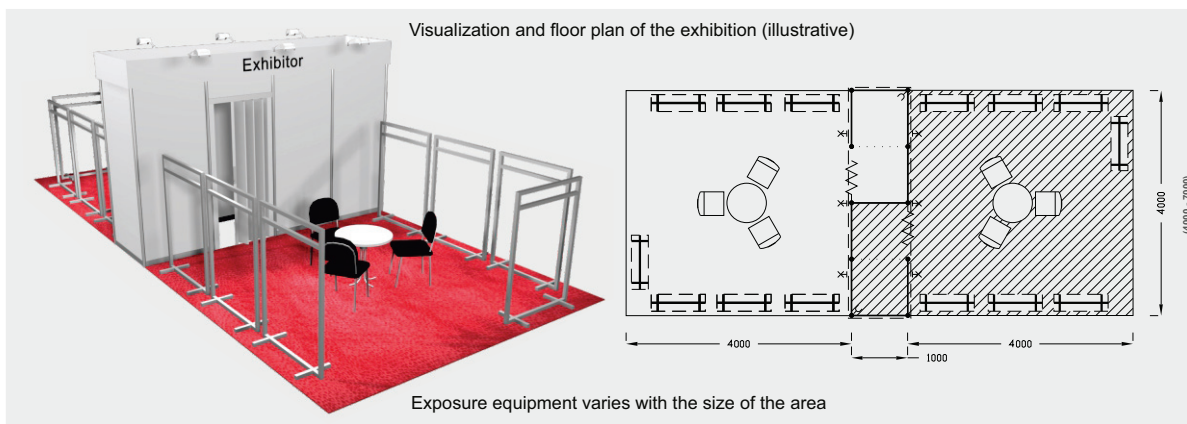

**Expositions Offer - depth of stands 4 m, width 4, 5, 6 and 7 m**

The price includes: exhibition area, registration fee, stand construction incl. furnishings (see the list), 1x socket 220V, 1x wastebasket, carpet flooring, an inscription of up to 15 characters on fascia, power supply up to 2,2 kW incl. testing, daily cleaning, 2x Assembly/Dismantling Pass, 2 - 3x Exhibitor's Pass, the company name and address in the fair catalogue and in the electronic information system and in Brands and Companies Map.

**SHOWROOM MINI**

Stand furnishings	4 x 4 m	4 x 5 m	4 x 6 m	4 x 7 m
table	1	1	2	2
chair	3	3	6	6
stender without lighting	7	8	9	10
socket 220V	1	1	1	1
storage	2 x 1 m	2,5 x 1 m	3 x 1 m	3,5 x 1 m
spotlight	3	4	5	6
carpet (sqm)	16 m <sup>2</sup>	20 m <sup>2</sup>	24 m <sup>2</sup>	28 m <sup>2</sup>
exhibitor's pass	2	2	3	3
<b>Total price in CZK excl. VAT</b>	<b>51 108,-</b>	<b>59 965,-</b>	<b>68 200,-</b>	<b>77 809,-</b>

**Additional equipment to Showroom expositions (Prices excl. VAT)**

- other facilities can be ordered on a supplementary basis - see [ieso.bvv.cz](http://ieso.bvv.cz)

 Chair Bystřice I Pcs Price CZK 350,-	 Bar stools Pcs Price CZK 800,-	 Round table 70 cm white Pcs Price CZK 550,-	 Round table 90 cm white Pcs Price CZK 720,-	 Table buffet white Pcs Price CZK 1 000,-	 Stand for brochures Pcs Price CZK 1 000,-
 Lockable cabinet Pcs Height 88 cm Width 95 cm Depth 45 cm Price CZK 1 300,-	 Refrigerator incl. socket Pcs Price CZK 2 940,-	 Eyecatcher front Pcs Price CZK 928,-	 Socket 220 V Pcs excl. electricity Price CZK 350,-	 Spotlight Pcs Price CZK 390,-	 Spotlight with holder Pcs Price CZK 840,-