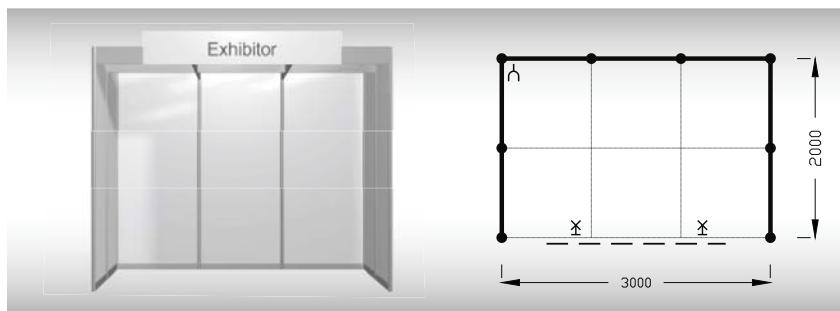

Required measure (depth x width)

- 2 x 2 m
- 2 x 3 m
- 2 x 4 m
- 2 x 5 m
- 2 x 6 m
- 2 x 7 m
- 2 x 9 m
- 3 x 3 m
- 3 x 4 m

**TYPE B**

**Typová expozice rohová, cena za 1 m2 Kč 1.940,- + DPH**

The price includes: exhibition area (uncarpeted), stand construction (without graphic), lighting (1 spot / 3 sqm), 1x 230 V socket, power supply up to 2,2 kW incl. testing, 2x Assembly/Dismantling Pass, 2x Exhibitor's Pass.

Required measure (depth x width)

- 2 x 2 m
- 2 x 3 m
- 2 x 4 m
- 2 x 5 m
- 2 x 7 m
- 3 x 3 m
- 3 x 4 m
- 3 x 5 m
- 3 x 6 m

**TYPE C**

**Typová expozice hlavová, cena za 1 m2 Kč 1.940,- + DPH**

The price includes: exhibition area (uncarpeted), stand construction (without graphic), lighting (1 spot / 3 sqm), 1x 230 V socket, power supply up to 2,2 kW incl. testing, 2x Assembly/Dismantling Pass, 2x Exhibitor's Pass.