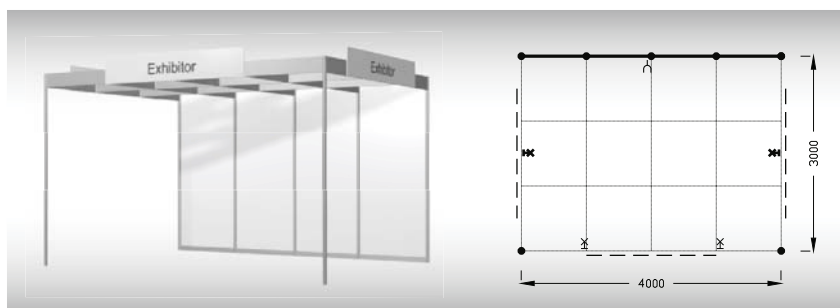

Required measure (depth x width)

- 2 x 2 m
- 2 x 3 m
- 2 x 4 m
- 2 x 5 m
- 2 x 6 m
- 2 x 7 m
- 2 x 9 m
- 3 x 3 m
- 3 x 4 m

**TYPE B**

**Typová expozice rohová, cena za 1 m2 Kč 1.940,- + DPH**

The price includes: exhibition area (uncarpeted), stand construction (without graphic), lighting (1 spot / 3 sqm), 1x 230 V socket, power supply up to 2,2 kW incl. testing, 2x Assembly/Dismantling Pass, 2x Exhibitor's Pass.

Required measure (depth x width)

- 2 x 2 m
- 2 x 3 m
- 2 x 4 m
- 2 x 5 m
- 2 x 7 m
- 3 x 3 m
- 3 x 4 m
- 3 x 5 m
- 3 x 6 m

**TYPE C**

**Typová expozice hlavová, cena za 1 m2 Kč 1.940,- + DPH**

The price includes: exhibition area (uncarpeted), stand construction (without graphic), lighting (1 spot / 3 sqm), 1x 230 V socket, power supply up to 2,2 kW incl. testing, 2x Assembly/Dismantling Pass, 2x Exhibitor's Pass.