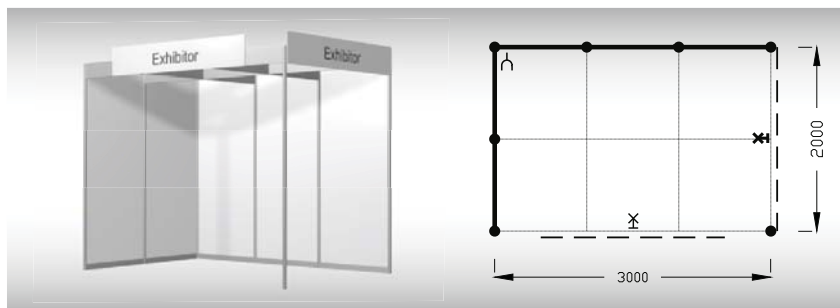

Required measure (depth x width)

- 2 x 2 m
- 2 x 3 m
- 2 x 4 m
- 2 x 5 m
- 2 x 6 m
- 2 x 7 m
- 2 x 9 m
- 3 x 3 m
- 3 x 4 m

**TYPE B**

**Typová expozice rohová, cena za 1 m2 Kč 1.940,- + DPH**

The price includes: exhibition area (uncarpeted), stand construction (without graphic), lighting (1 spot / 3 sqm), 1x 230 V socket, power supply up to 2,2 kW incl. testing, 2x Assembly/Dismantling Pass, 2x Exhibitor's Pass.

Required measure (depth x width)

- 2 x 2 m
- 2 x 3 m
- 2 x 4 m
- 2 x 5 m
- 2 x 7 m
- 3 x 3 m
- 3 x 4 m
- 3 x 5 m
- 3 x 6 m

**TYPE C**

**Typová expozice hlavová, cena za 1 m2 Kč 1.940,- + DPH**

The price includes: exhibition area (uncarpeted), stand construction (without graphic), lighting (1 spot / 3 sqm), 1x 230 V socket, power supply up to 2,2 kW incl. testing, 2x Assembly/Dismantling Pass, 2x Exhibitor's Pass.