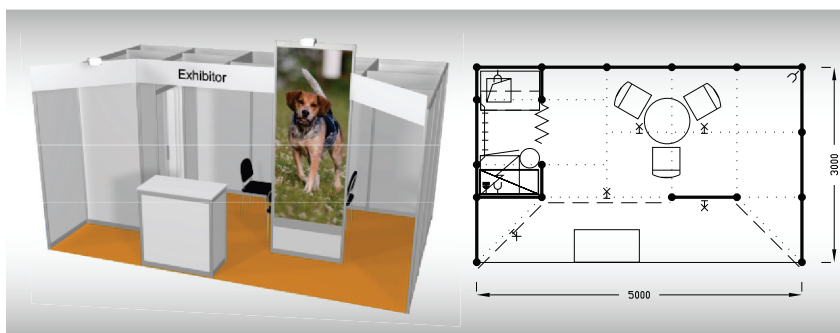

Stand furnishings:

- 1x 70 cm round table
- 3x chair Bystrice
- 1x information desk
- 1x kitchenette Omnia
- 1x fridge
- 1x system rack, 1x coat-rack
- 1x wastebasket PVC
- 3x spotlight
- 2x spotlight with holder
- 3x 220V socket
- 1x socket for refrigerator
- 1x graphic surface 95 x 234 cm
excl. graphic