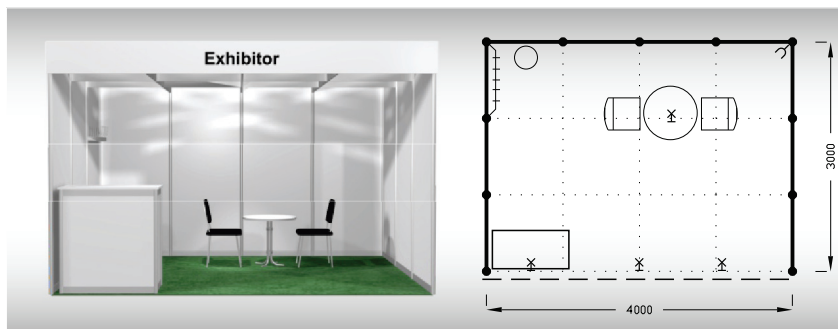

Stand furnishings:

- 1x 70 cm round table
- 2x chair Bystřice
- 1x information desk
- 1x coat hanger
- 1x wastebasket
- 4x spotlights
- 1x 220 V socket

Economy
9 sqm

Standard stand - TYPE C, 3 x 3 m, total price up to 10. 12. 2024 CZK 44 280,- excl. VAT after 10. 12. 2024 CZK 47 930,- excl. VAT

The price includes: 9 m2 exhibition area, registration fee, stand construction incl. furnishings (see the list), carpet flooring, an inscription of up to 30 characters on fascia, power supply up to 2,2 kW incl. testing, daily cleaning, the company name and address in the fair catalogue and in the electronic information system, 2x Assembly/Dismantling Pass, 2x Exhibitor's Pass.