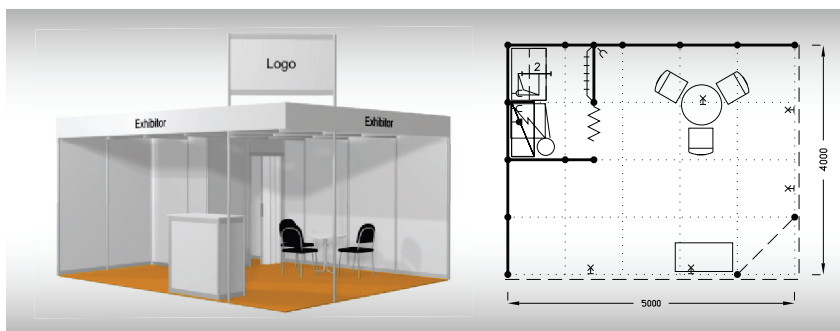

Stand furnishings:

- 1x 70 cm round table
- 3x chair Bystrice
- 1x information desk
- 1x kitchenette Omnia
- 1x fridge
- 1x system rack, 1x coat-rack
- 1x wastebasket PVC
- 5x spotlight
- 1x fluorescent light
- 3x 220V socket
- 1x socket for refrigerator
- 1x graphic surface 136 x 67 cm
  excl. graphic

Common conditions for all types and sizes of stands:

- The stand will be ready at 10.00 a.m. one day before the fair begins
- Note! - stand dismantling will begin the following day after the fair has ended
- Structural changes for all types of packages are not possible
- Should the exhibitor attach their own posters /banners/ stickers to the wall panels inconsiderately resulting in panel damage, they will be charged an extra fee CZK 880,- / 1 piece
- Rejection or exchange of basic furnishings will not be compensated by any price reduction
- Changes in type and proportion of exhibition area for all types of package stands are not possible
- Stand cleaning is performed every morning before the fair begins