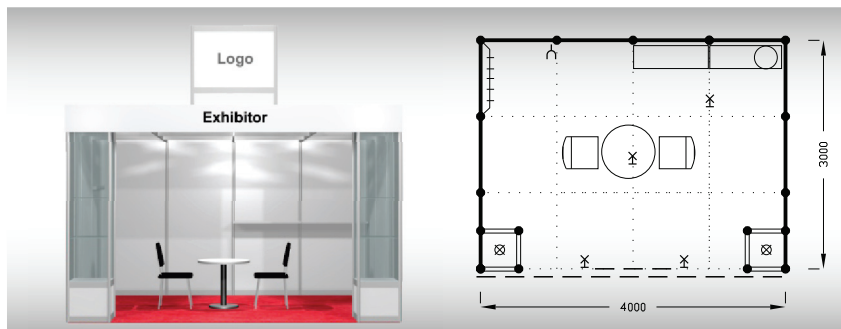

Stand furnishings:

- 1x 70 cm round table
- 2x chair Bystřice
- 2x showcase 50/50/250 with lighting,
2x glass shelf
- 2x shelf
- 1x coat-rack
- 1x wastebasket
- 4x spotlights
- 1x 220 V socket
- 1x graphic surface 95 x 67 cm
excl. graphic