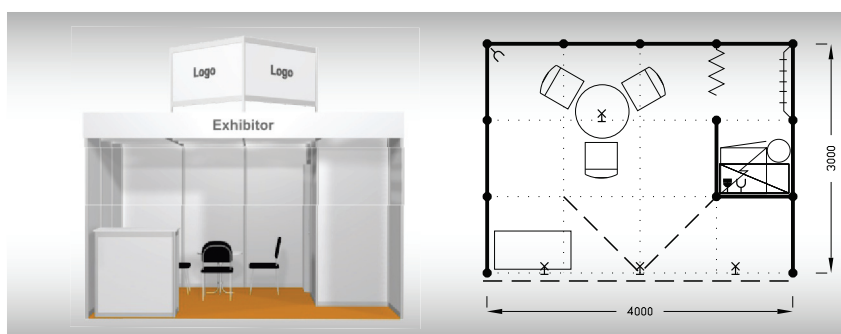

Stand furnishings:

- 1x 70 cm round table
- 3x chair Bystřice
- 1x information desk
- 1x refrigerator, 1x system rack
- 1x coat-rack, 1x wastebasket
- 4x spotlight
- 2x 220 V socket
- 1x socket for refrigerator
- 2x graphic surface 136 x 67 cm
  excl. graphic

Common conditions for all types and sizes of stands:

- The stand will be ready at 10.00 a.m. one day before the fair begins
- Note! - stand dismantling will begin the following day after the fair has ended
- Structural changes for all types of packages are not possible
- Should the exhibitor attach their own posters /banners/ stickers to the wall panels inconsiderately resulting in panel damage, they will be charged an extra fee CZK 880,- / 1 piece
- Rejection or exchange of basic furnishings will not be compensated by any price reduction
- Changes in type and proportion of exhibition area for all types of package stands are not possible
- Stand cleaning is performed every morning before the fair begins