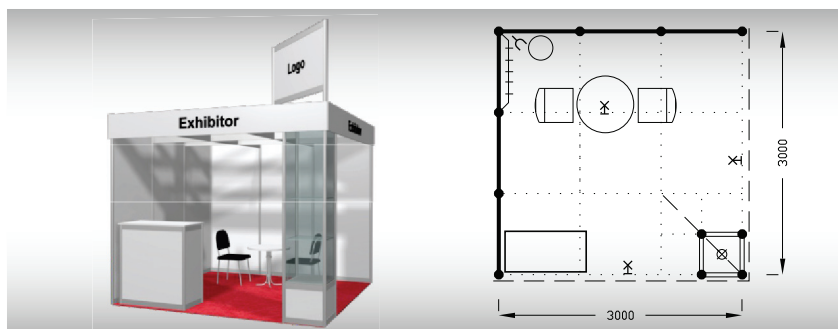

Stand furnishings:

- 1x 70 cm round table
- 2x chair Bystřice
- 1x information desk
- 1x showcase 50/50/250 cm,
  2x glass shelf
- 1x coat hanger
- 1x wastebasket
- 3x spotlights
- 1x 220 V socket
- 2x graphic surface 136 x 67 cm
  excl. graphic

Common conditions for all types and sizes of stands:

- The stand will be ready at 10.00 a.m. one day before the fair begins
- Note! - stand dismantling will begin the following day after the fair has ended
- Structural changes for all types of packages are not possible
- Should the exhibitor attach their own posters /banners/ stickers to the wall panels inconsiderately resulting in panel damage, they will be charged an extra fee CZK 880,- / 1 piece

- Rejection or exchange of basic furnishings will not be compensated by any price reduction
- Changes in type and proportion of exhibition area for all types of package stands are not possible
- Stand cleaning is performed every morning before the fair begins