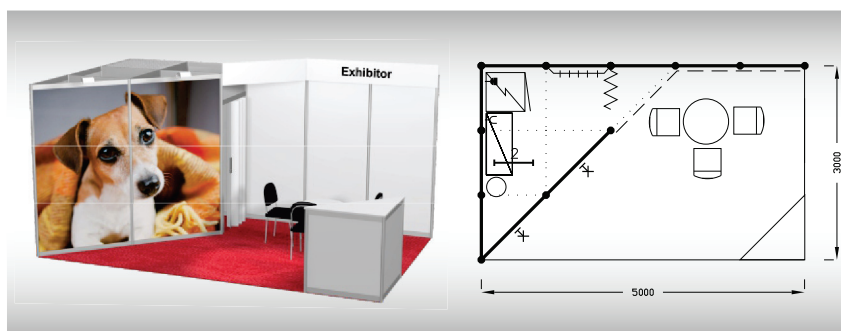

Stand furnishings:

- 1x 70 cm round table
- 3x chair Bystřice
- 1x information desk
- 1x refrigerator, 1x system rack
- 1x coat-rack, 1x wastebasket
- 2x spotlight
- 1x fluorescent light
- 1x 220 V socket
- 1x socket for refrigerator
- 1x graphic surface 276 x 234 cm
  excl. graphic

**Exclusive
12 sqm**

Standard stand - TYPE F, 4 x 3 m, total price up to 10. 12. 2024 CZK 53 890,- excl. VAT after 10. 12. 2024 CZK 58 420,- excl. VAT

The price includes: 12 m2 exhibition area, registration fee, stand construction incl. furnishings (see the list), carpet flooring, an inscription of up to 15 characters on fascia, power supply up to 3,6 kW incl. testing, daily cleaning, the company name and address in the fair catalogue and in the electronic information system, 2x Assembly/Dismantling Pass, 3x Exhibitor's Pass.